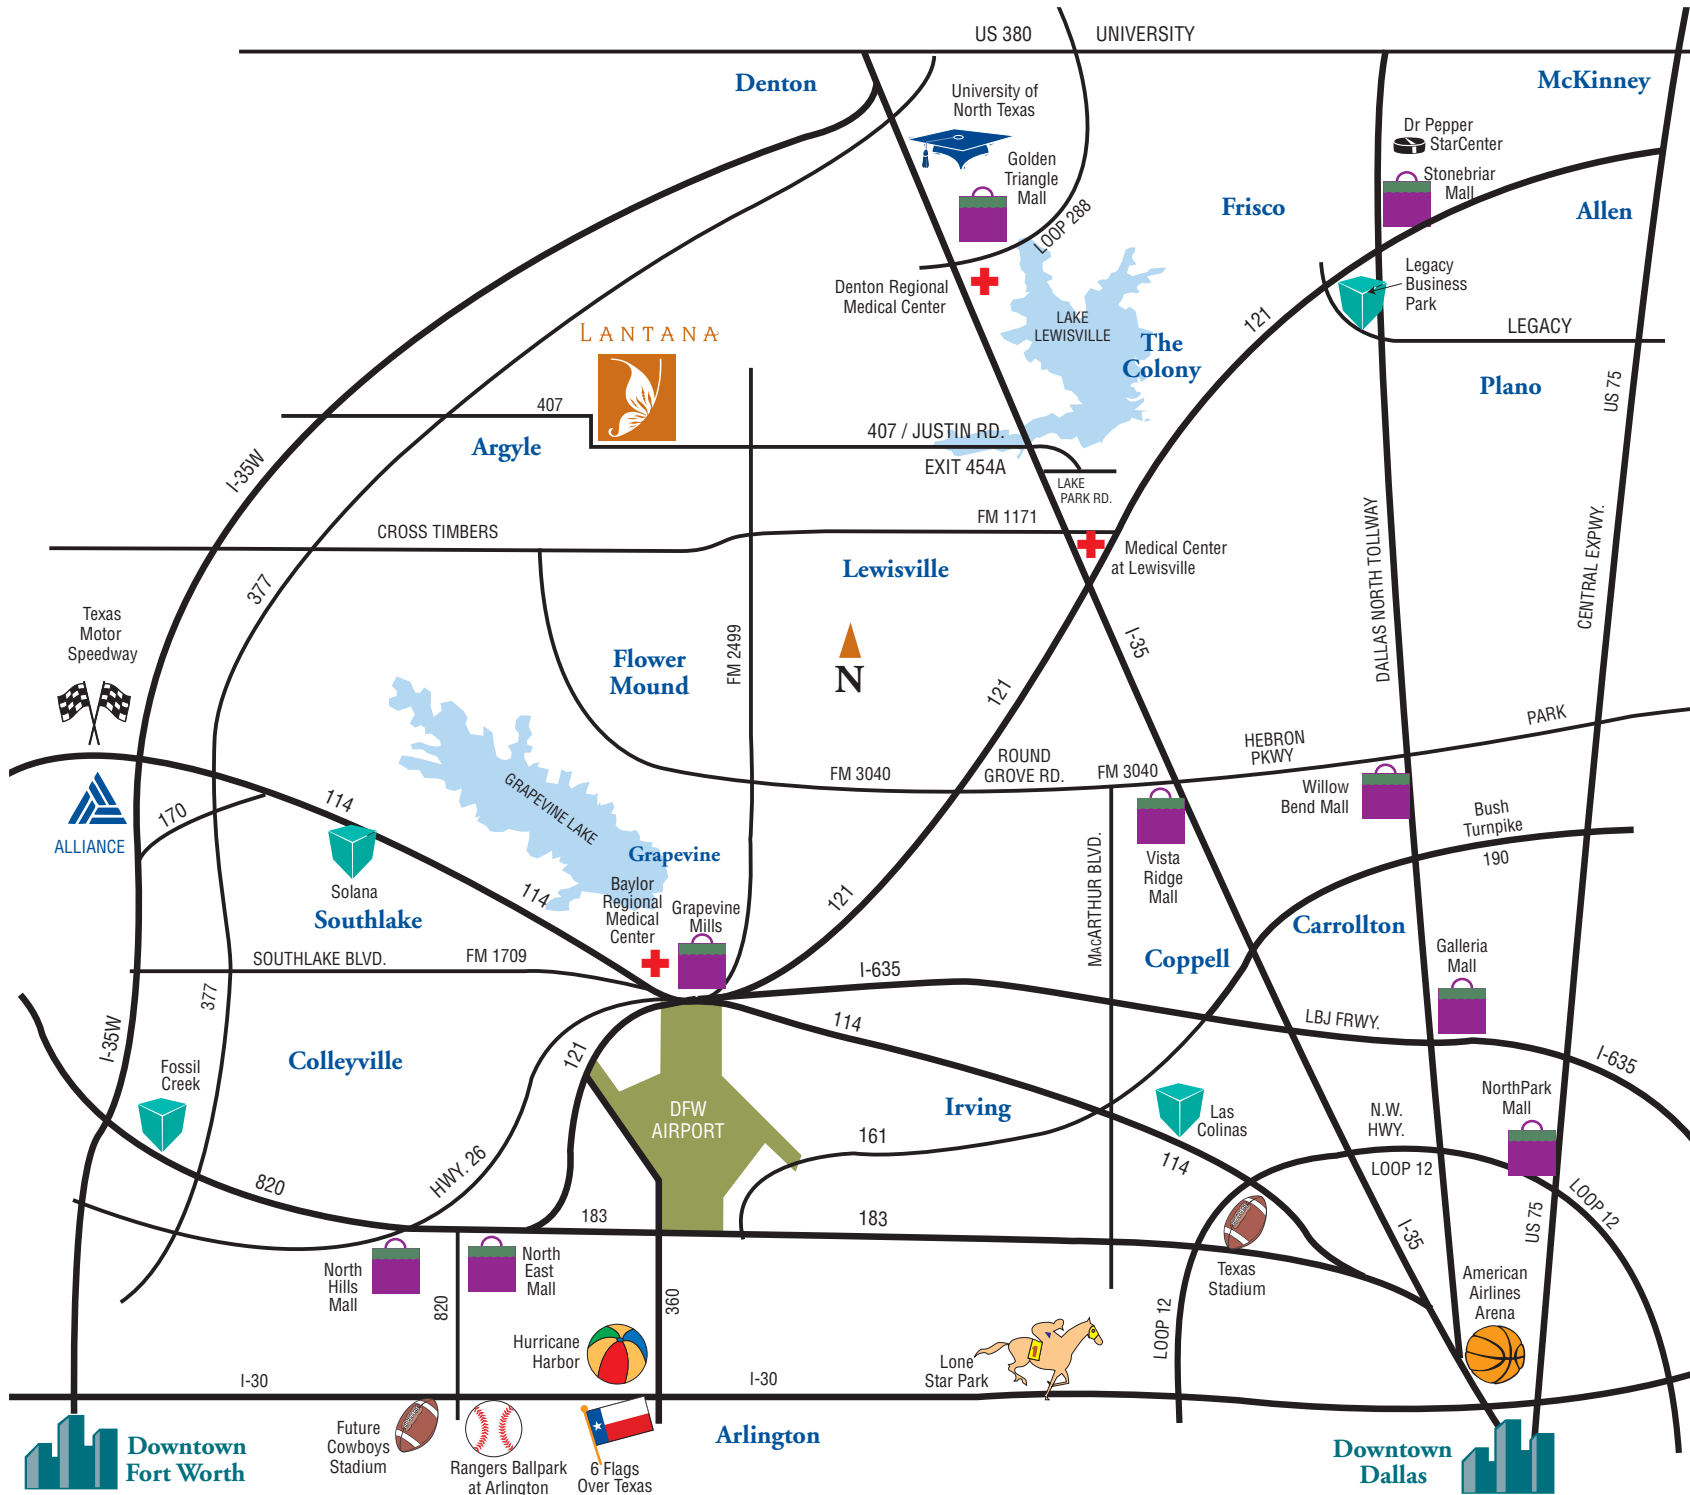

UNIVERSITY

US 380

US 380

UNIVERSITY

Denton

Frisco

I-35W

I-35E

1830

Lantana Corner

Robertsons Creek

Retail

FM 1171

CROSS TIMBERS

Kroger

Kohl's

Tom Thumb

FM 3040

HEBRON PKWY

Grapevine

Retail

Retail

ROUND GROVE RD.

FM 3040

Vista Ridge Mall

TO DALLAS

170

114

**Downtown Fort Worth**

Future Cowboys Stadium  
 Rangers Ballpark at Arlington  
 Hurricane Harbor  
 6 Flags Over Texas

**Arlington**

**Downtown Dallas**